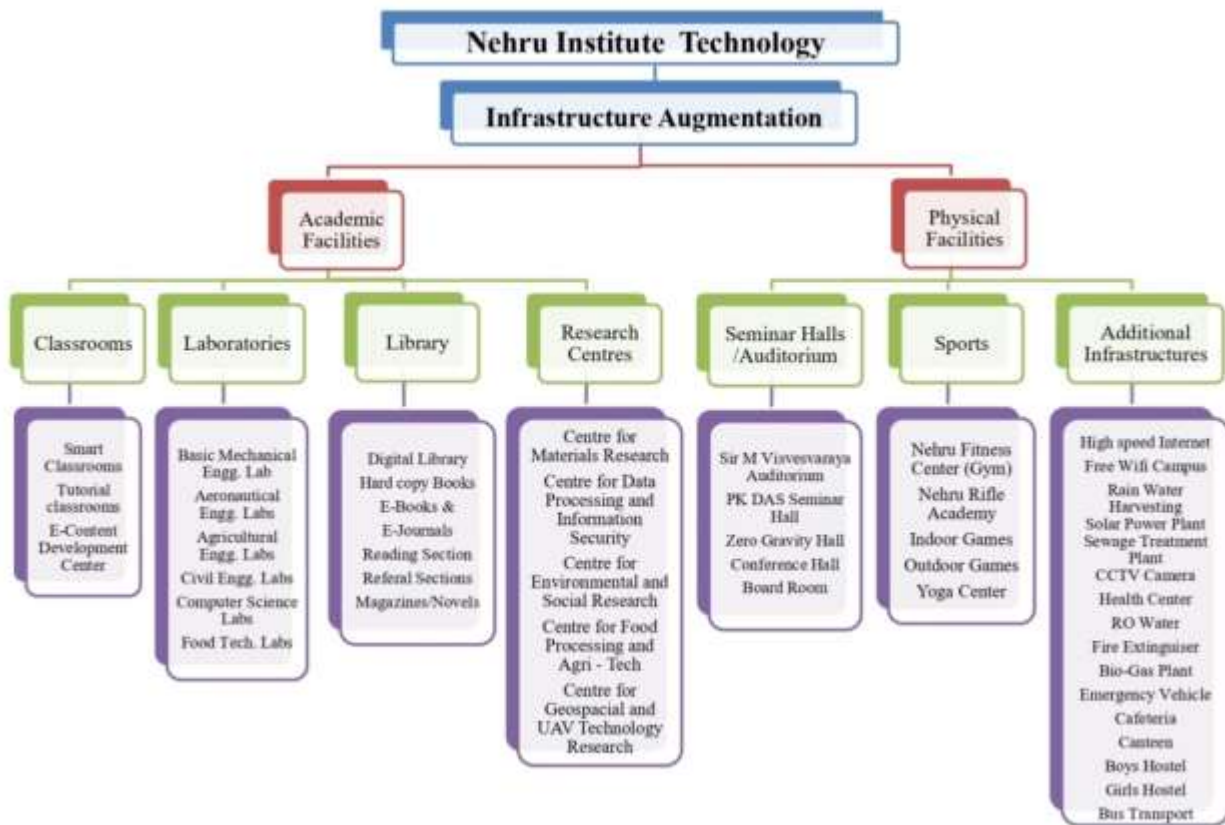

INFRASTRUCTURES

Nehru Institute of Technology is a green campus with scenic beauty, attractive architecture, and an eco-friendly environment spread across 12.66 acres with a built-up area of 20962 square meters (including Hostel, Canteen, and Sports).

The Campus have sophisticated classrooms, highly equipped laboratories and high standard infrastructures for supporting teaching-learning facilities with smart classrooms, e-content development center, Seminar Halls, Tutorial rooms, Digital library and Computing facilities like high configured computer laboratories and high speed of Wi-fi connectivity to the entire campus which makes the teaching learning more effective.

Additionally, for the benefit of students, institution has additional facilities such as an indoor auditorium, hostel facilities for boys and girls, health center, boys and girls common rooms, stationaries and reprographic facility, transport facility, sports facilities such as indoor and outdoor games, Nehru Fitness Center (Gym), and Nehru Air Rifle Academy.