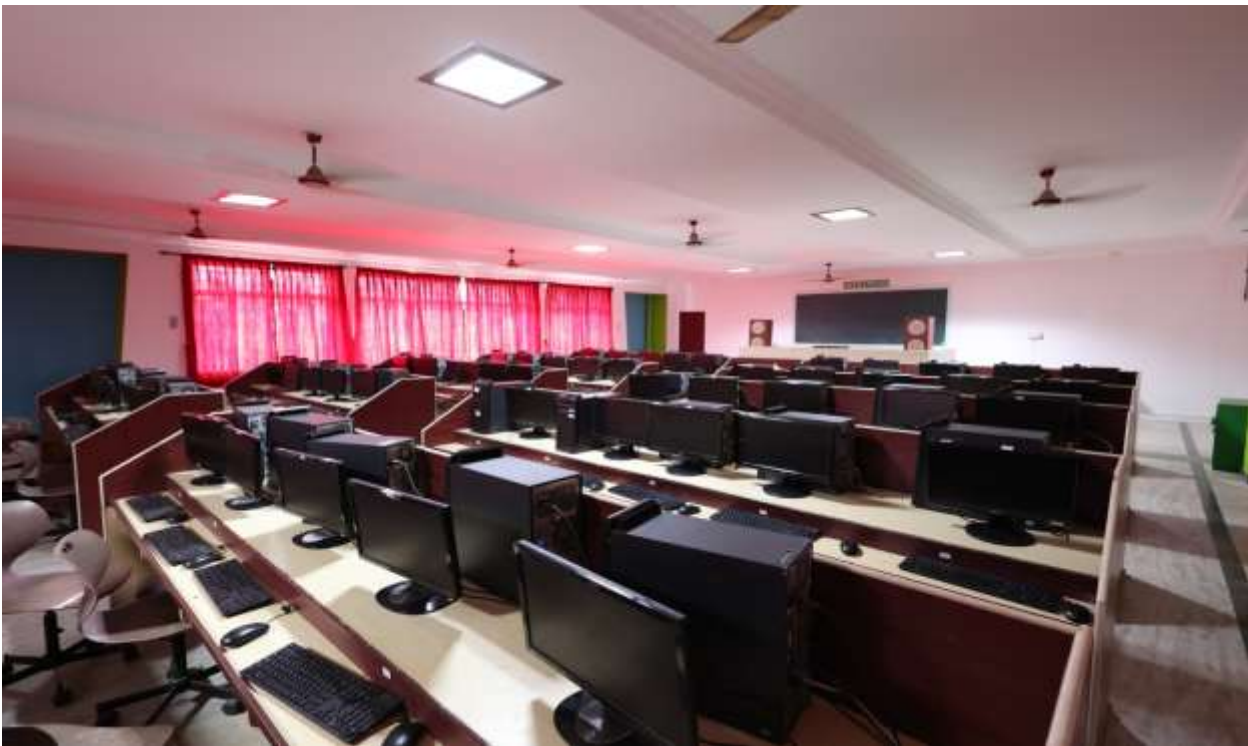

Computer Laboratory